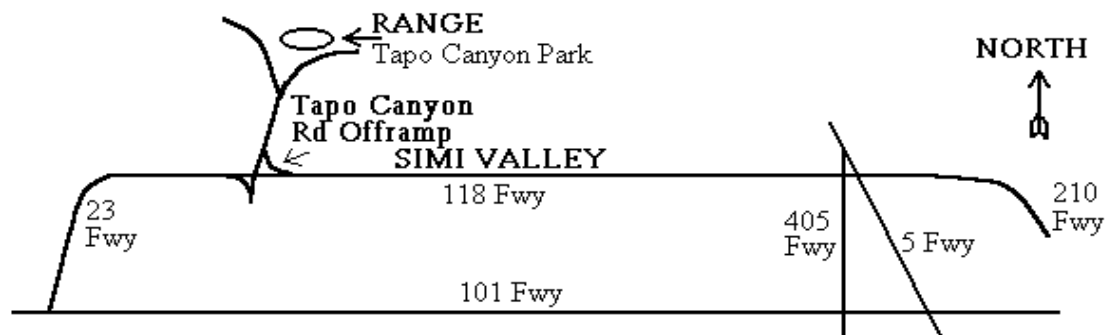

Snacks And Drinks Available All D

Directions To Range

118 FWY East or West to Simi Valley. Exit at Tapo Canyon Rd. North on Tapo Canyon Rd 3 miles to Tapo Canyon Park. Range is inside the park

Info@cvarchers.org www.cvarchers.org